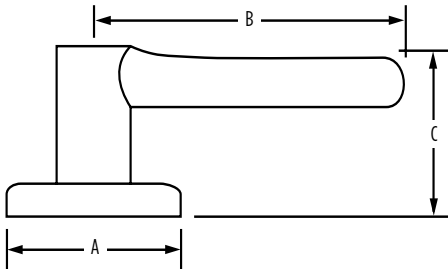

LISBON ROUND ROSE

Box Pack Specifications

SATIN NICKEL

MATTE BLACK

AVAILABLE FUNCTIONS:

Passage

Privacy

Entry

Inactive

LISBON - ROUND ROSE	15 Satin Nickel	514 Matte Black
Passage		<input type="checkbox"/>
Passage 20 Min	<input type="checkbox"/>	
Privacy	<input type="checkbox"/>	<input type="checkbox"/>
Entry	<input type="checkbox"/>	<input type="checkbox"/>
Inactive	<input type="checkbox"/>	<input type="checkbox"/>

20 min.

SPECIFICATIONS

Door Prep	Cross Bore 2-1/8" Edge Bore 1" Latch Face 1" x 2-1/4"
Backset	Adjustable to 2-3/8" or 2-3/4"
Door Thickness	1-3/8" - 1-3/4" doors standard. 2-1/4" doors optional
Cylinder	SmartKey
Faceplates	1" x 2-1/4". Includes square corner, radius corner and drive-in
Strikes	2-1/4" full lip. Includes square corner and radius corner
Bolt	1/2" throw. Nickel plated
Door Handing	Reversible for right or left-hand doors
ANSI/BHMA	A156.2 Grade 2
ADA	Functions GLA 101, GLA 12 satisfies section 4.13.9 ADA Requirement
UL	Fire rating available, see specific product for availability
ASTM	All Weiser product meets ASTM E 331 water penetration testing

Dimensions	A	B	C	C (Keyed)
Lisbon (Round Rose)	2 5/8"	4 1/4"	2 5/8"	2 3/8"

WARRANTY:

Weiser™ products provide a "Lifetime Mechanical Warranty" that covers all defects in material and workmanship. For more information, please visit ca.weiserlock.com/en/warranty/.